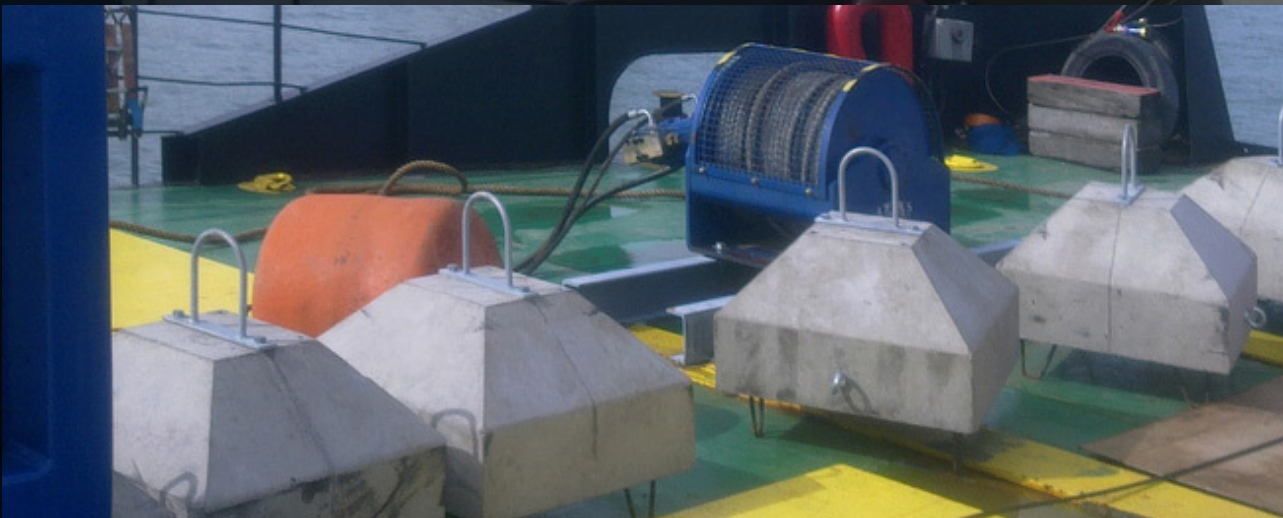

Sea Anchor Blocks

We are delighted to present our new range of Precast Concrete Sea Anchors.

Available in a wide range of sizes with a choice of galvanised steel lifting and guide hoops, with integral feet to help locate the blocks into the sea bed.

We also manufacture to suit customer requirements - please call for further information.

For more information on Elite quality concrete products
phone 01952 588 885 or browse www.eliteprecast.co.uk