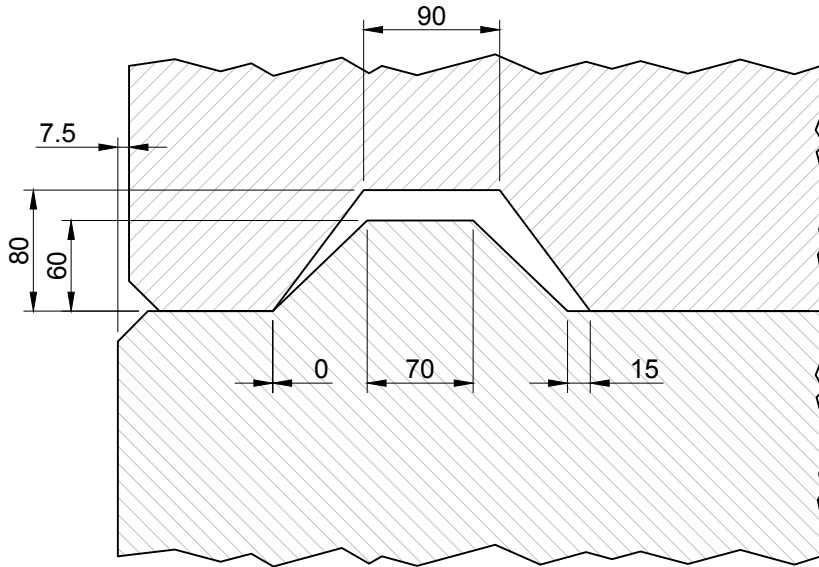

PROJECTION

Incorrect Installation of Legato Blocks

Correct Installation of Legato Blocks

					O	25.02.19	For Information	CTC	OB				
REV	DATE	REASON FOR ISSUE	DRN	APP	REV	DATE	REASON FOR ISSUE	DRN	APP				
TITLE				ELITE PRECAST CONCRETE LIMITED HALESFIELD 9, TELFORD SHROPSHIRE TF7 4QW									
Legato™ Block Alignment of Pin During Installation Elite Product Code : -													
DRN	CTC	CHKD	OB	DATE	25-02-19	SIZE	A4	SCALE	1:5	DRG	EPC-DRG-268	REV	O