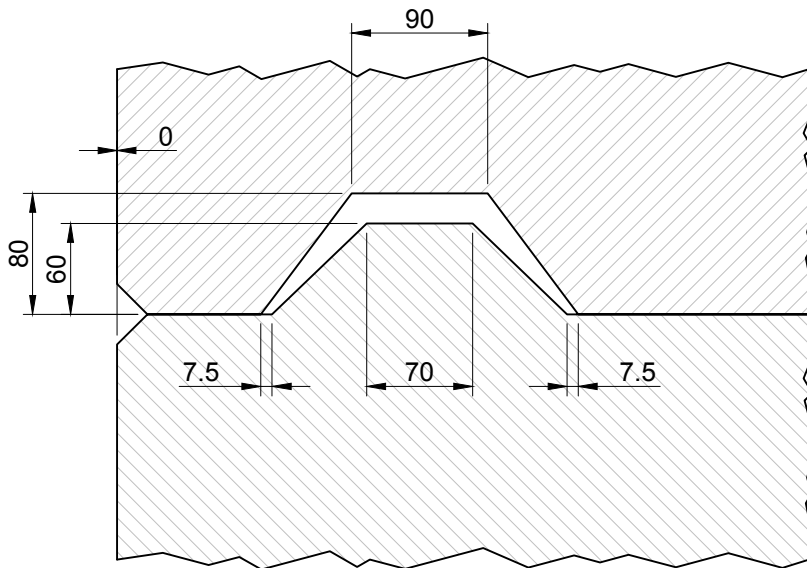

PROJECTION

Incorrect Installation of Legato Blocks

Correct Installation of Legato Blocks

					O	25.02.19	For Information	CTC	OB				
REV	DATE	REASON FOR ISSUE	DRN	APP	REV	DATE	REASON FOR ISSUE	DRN	APP				
TITLE				ELITE PRECAST CONCRETE LIMITED HALESFIELD 9, TELFORD SHROPSHIRE TF7 4QW									
Legato™ Block Alignment of Pin During Installation Elite Product Code : -													
DRN	CTC	CHKD	OB	DATE	25-02-19	SIZE	A4	SCALE	1:5	DRG	EPC-DRG-268	REV	O